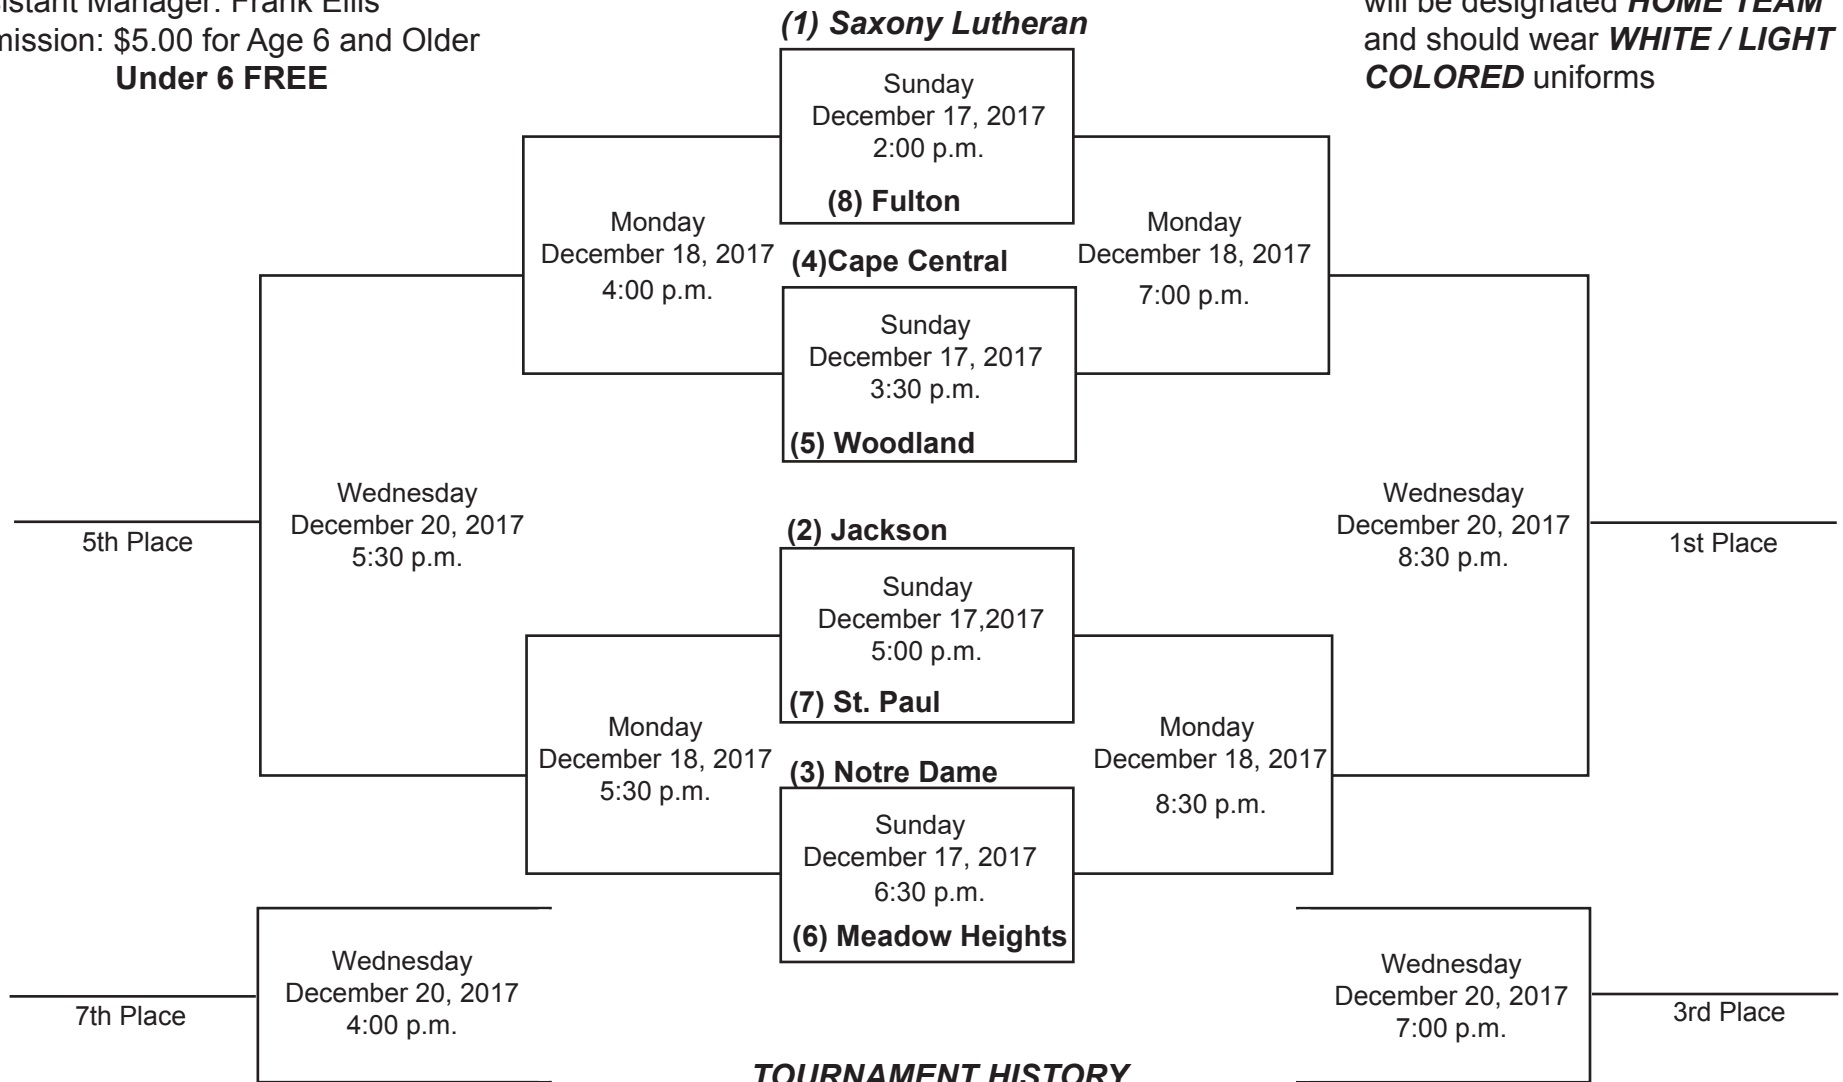

**2017 FIRST STATE COMMUNITY BANK
HOLIDAY CLASSIC GIRLS
BASKETBALL TOURNAMENT**

**SHOW ME CENTER
DECEMBER 17, 18, & 20, 2017**

Tournament Director: Mark J. Ruark
Assistant Manager: Frank Ellis
Admission: \$5.00 for Age 6 and Older
Under 6 FREE

Top team on each bracket square will be designated **HOME TEAM** and should wear **WHITE / LIGHT COLORED** uniforms

TOURNAMENT HISTORY

1996-Jackson (Winner), Cape Central (Runner-Up)
1997-Poplar Bluff (Winner), Notre Dame (Runner-Up)
1998-Poplar Bluff (Winner), Jackson (Runner-Up)
1999-Poplar Bluff (Winner), Cape Central (Runner-Up)
2000-Poplar Bluff (Winner), Jackson (Runner-Up)
2001-Notre Dame (Winner), Poplar Bluff (Runner-Up)
2002-Poplar Bluff (Winner), Cape Central (Runner-Up)

2003-Jackson (Winner), Farmington (Runner-Up)
2004-Jackson (Winner), Farmington (Runner-Up)
2005-Jackson (Winner), Massac Co. (Runner-Up)
2006-Jackson (Winner), Sparta, IL (Runner-Up)
2007-Notre Dame (Winner), Farmington (Runner-Up)
2008-Farmington (Winner), Notre Dame (Runner-Up)
2009-Notre Dame (Winner), Jackson (Runner-Up)

2010-Notre Dame (Winner), Meadow Heights (Runner-Up)
2011-Jackson (Winner), Notre Dame (Runner-Up)
2012-Saxony (Winner), Cape Central (Runner-Up)
2013-Notre Dame (Winner), Saxony (Runner-Up)
2014-Saxony (Winner), Jackson (Runner-Up)
2015-Saxony (Winner), Jackson (Runner-Up)
2016-Jackson (Winner), Saxony (Runner-Up)