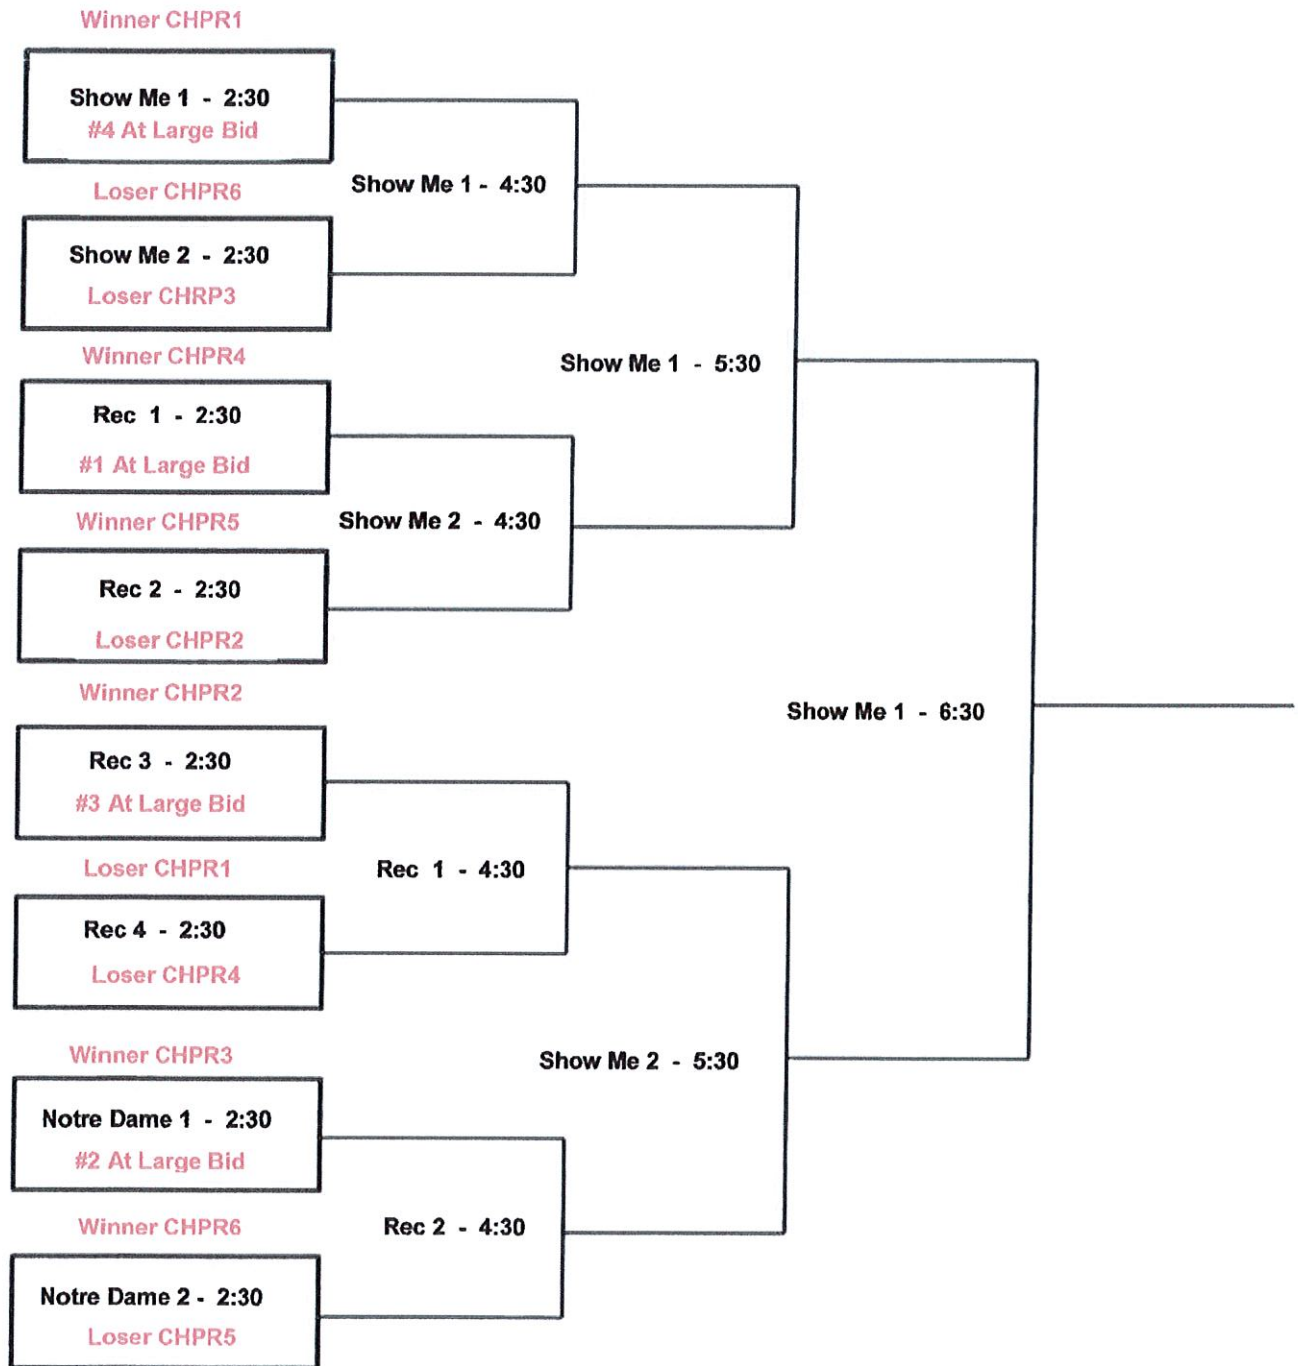

Pool D

13. Lesterville
14. Woodland
15. Jefferson
16. Desoto

Pool E

17. Arcadia Valley
18. Eminence
19. Seckman
20. Leopold

Pool F

21. Winona
22. Jackson
23. Saxony Lutheran
24. Grandview

2017
Black Division
Pool Assignments

Pool G

25. Clearwater
26. Oran
27. Caruthersville
28. Holcomb

Pool H

29. Greenville
30. Portageville
31. Cape Central
32. Southland

Pool J

33. Hazelwood West
34. South Iron
35. Bell City
36. Clarkton

Pool K

37. Meadow Heights
38. Twin Rivers
39. Charleston
40. Senath

Pool L

41. Malden
42. Viburnum
43. Puxico
44. Cooter

Pool M

45. Kennett
46. Zalma
47. Richland
48. Scott City

Pool N

49. Oak Ridge
50. Ellington
51. Campbell
52. South Pemiscot

Red Division ~ Gold Playoff Bracket

Red Division ~ Silver Playoff Bracket

Black Division ~ Gold Playoff Bracket

Black Division ~ Silver Playoff Bracket