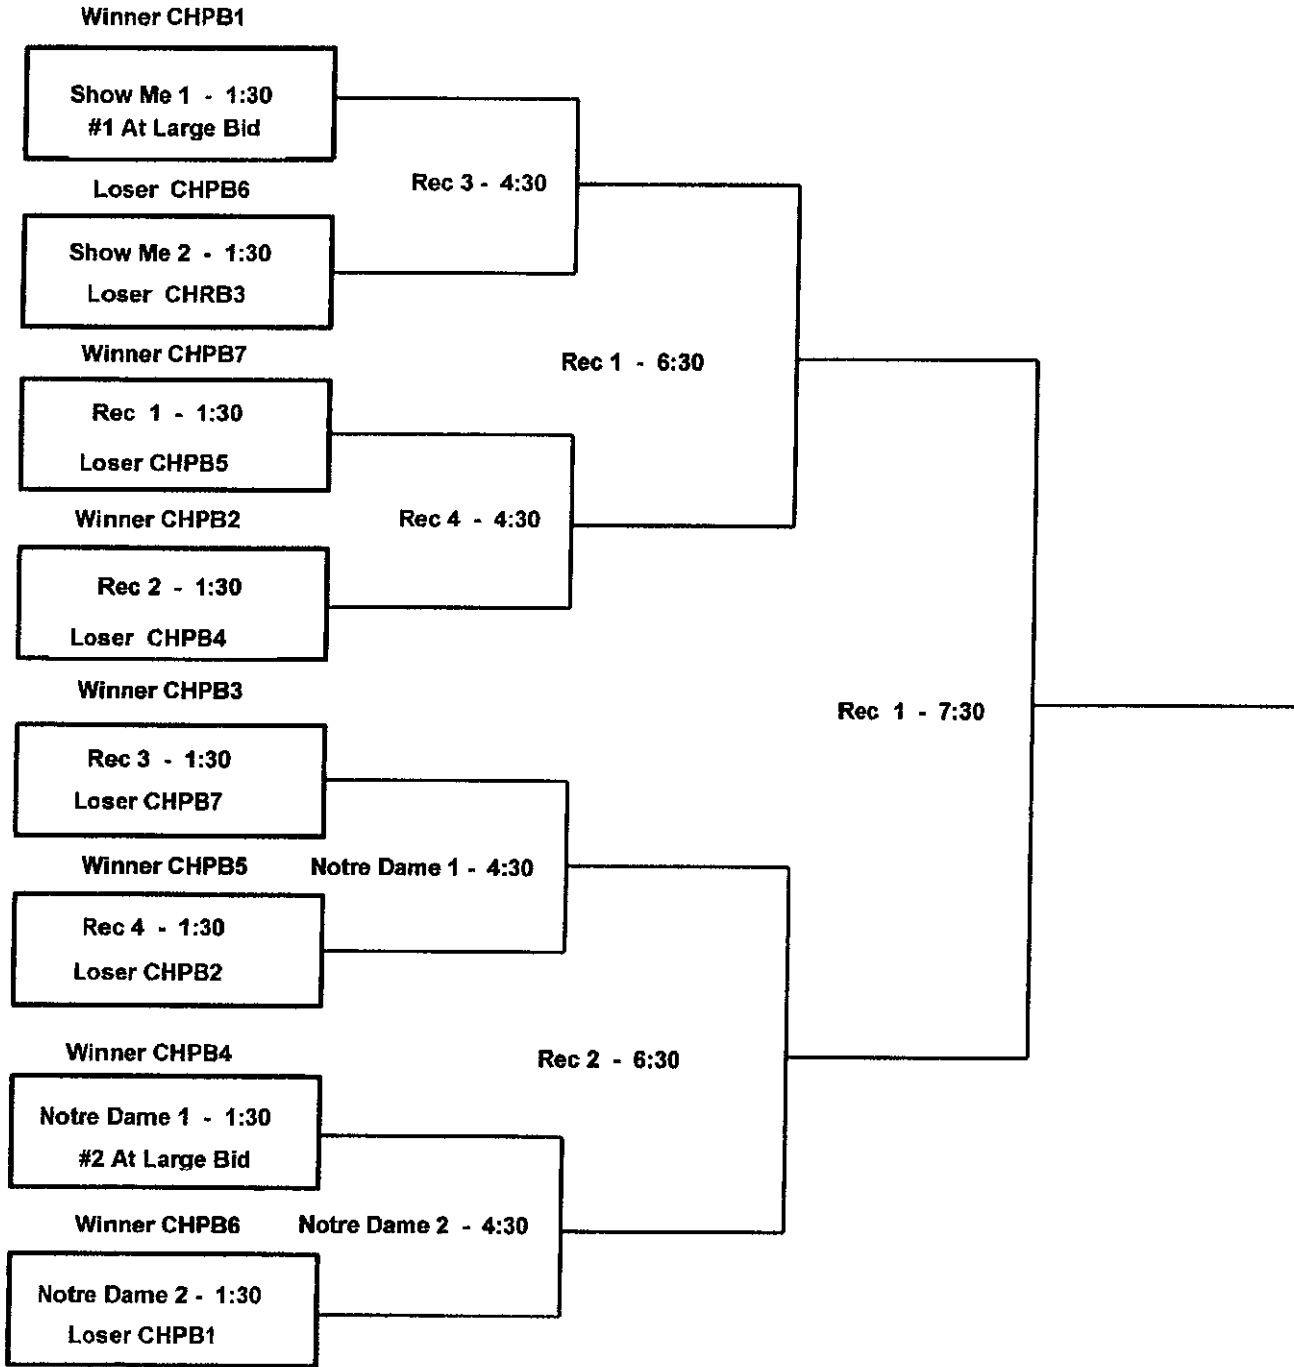

Pool D

13. Lesterville
14. Woodland
15. Jefferson
16. Desoto

Pool E

17. Arcadia Valley
18. Eminence
19. Seckman
20. Leopold

Pool F

21. Winona
22. Jackson
23. Saxony Lutheran
24. Grandview

2017
Black Division
Pool Assignments

Pool G

25. Clearwater
26. Oran
27. Caruthersville
28. Holcomb

Pool H

29. Greenville
30. Portageville
31. Cape Central
32. Southland

Pool J

33. Hazelwood West
34. South Iron
35. Bell City
36. Clarkton

Pool K

37. Meadow Heights
38. Twin Rivers
39. Charleston
40. Senath

Pool L

41. Malden
42. Viburnum
43. Puxico
44. Cooter

Pool M

45. Kennett
46. Zalma
47. Richland
48. Scott City

Pool N

49. Oak Ridge
50. Ellington
51. Campbell
52. South Pemiscot

Red Division ~ Gold Playoff Bracket

Red Division ~ Silver Playoff Bracket

Black Division ~ Gold Playoff Bracket

Black Division ~ Silver Playoff Bracket