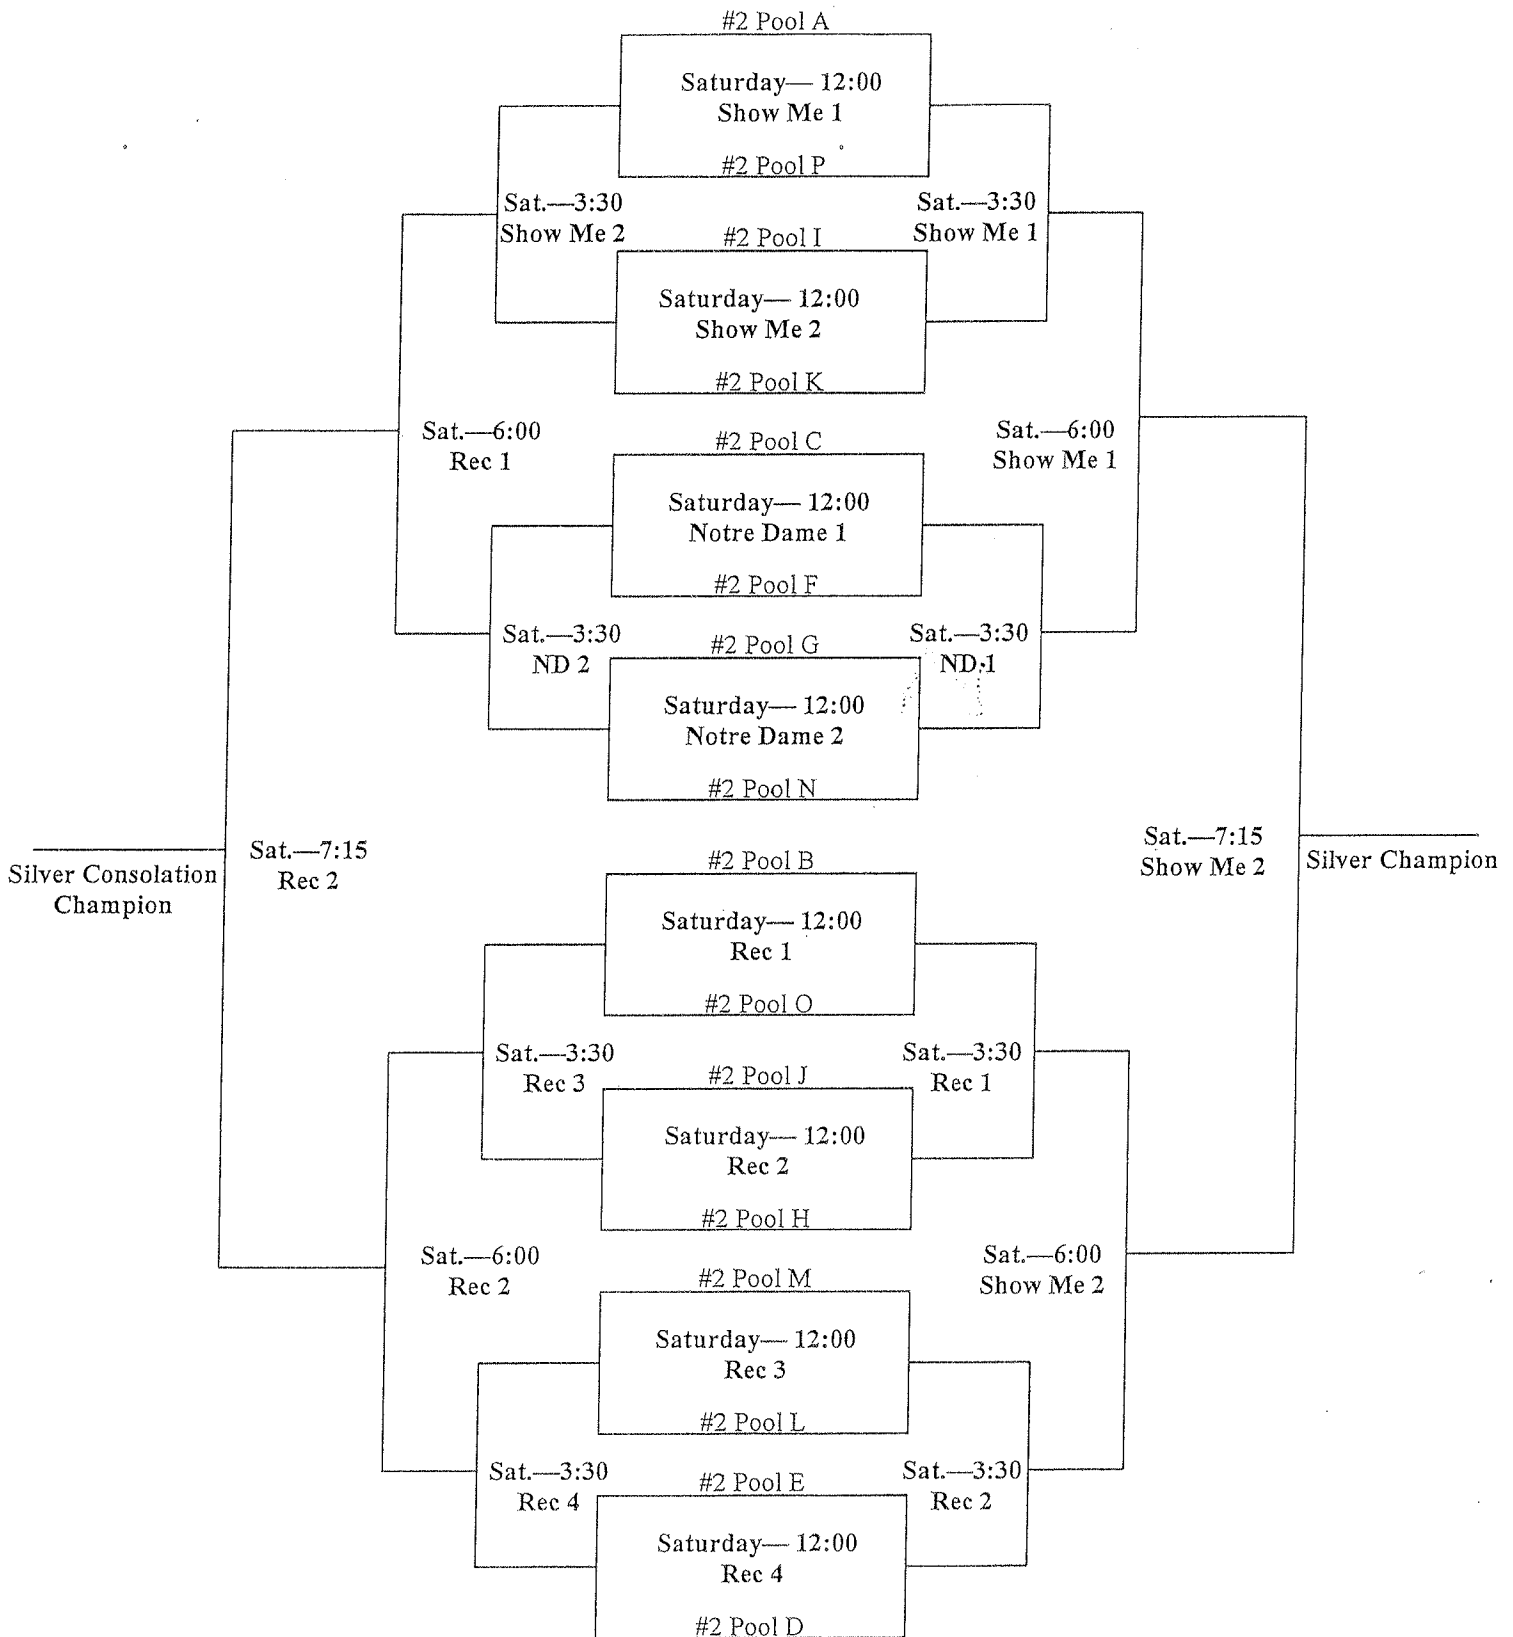

2016 Pre-Determined Silver Playoff Bracket