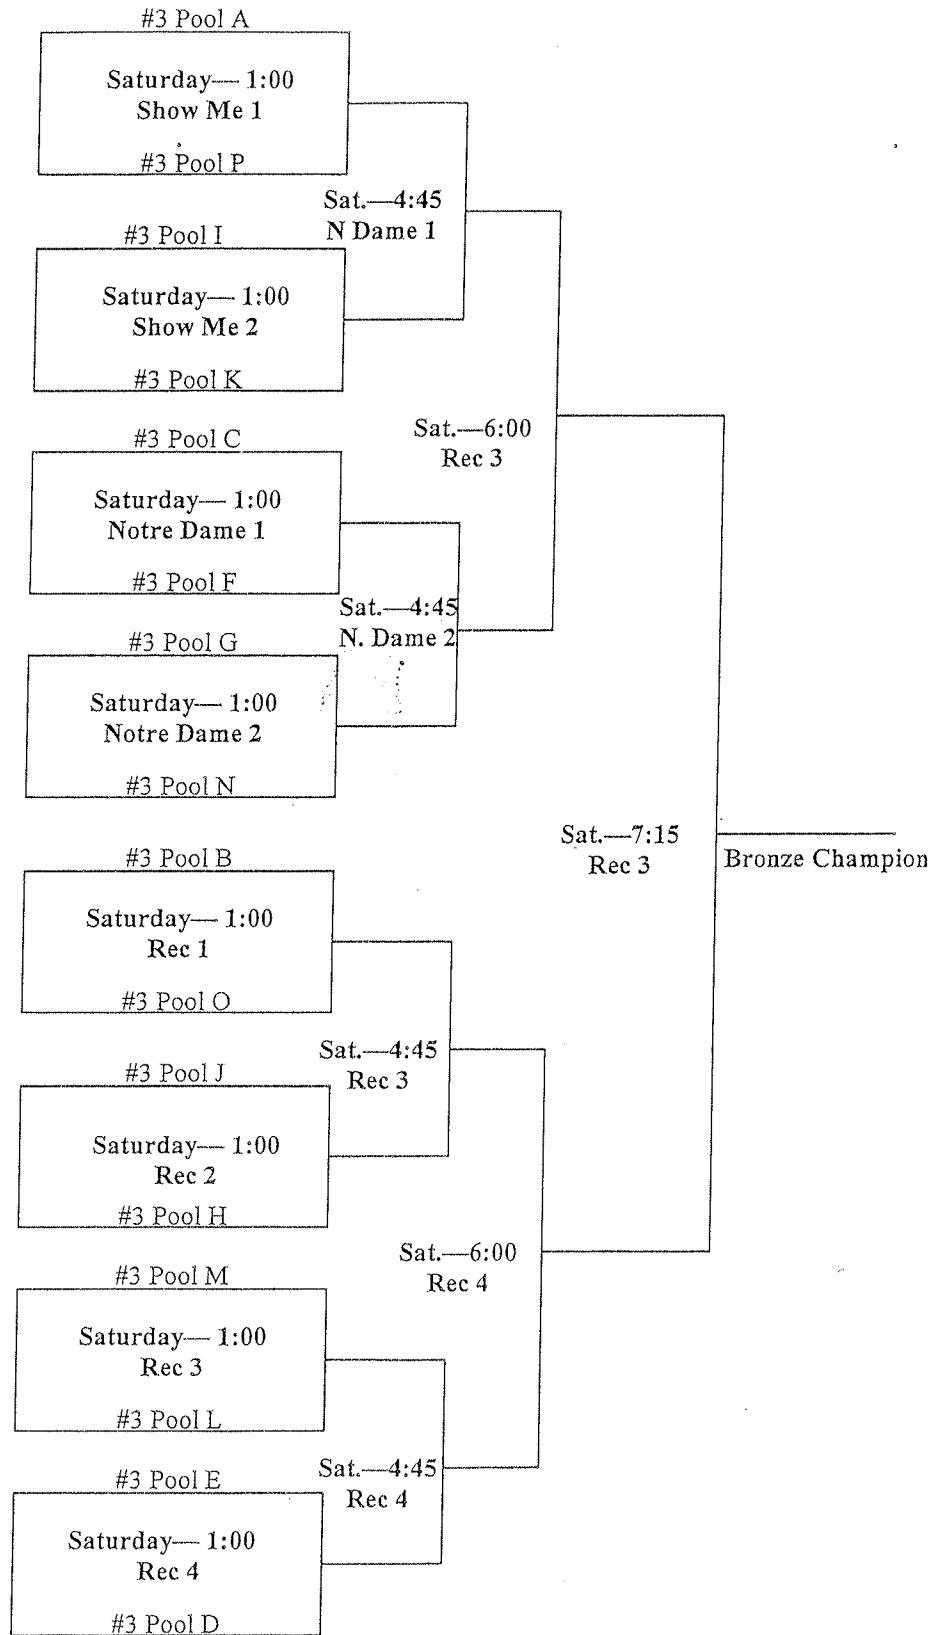

2016 Pre-Determined Bronze Playoff Bracket