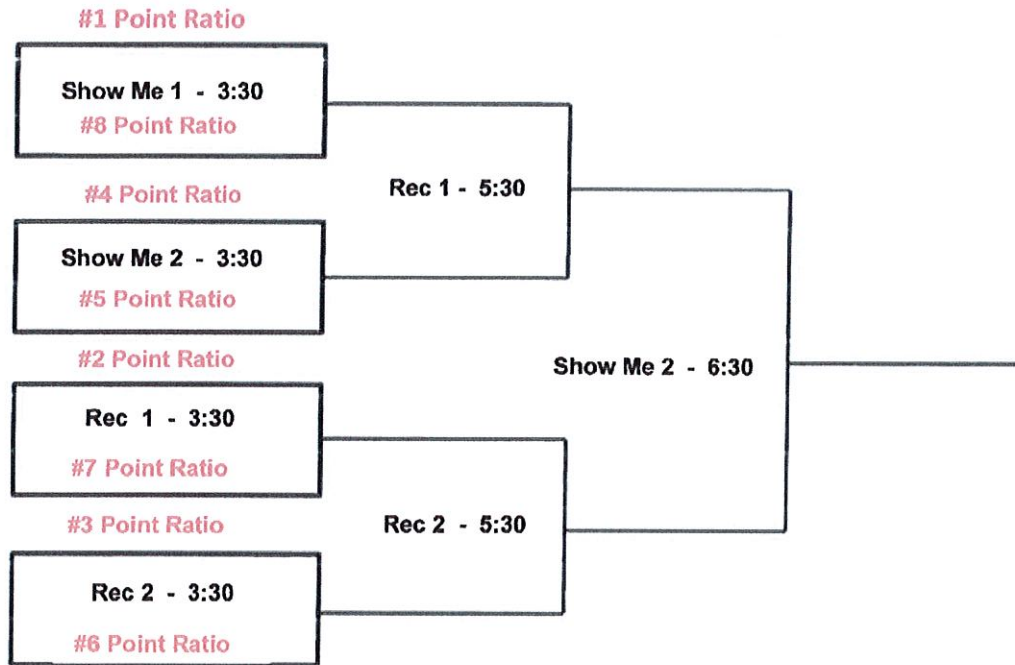

Pool D

13. Lesterville
14. Woodland
15. Jefferson
16. Desoto

Pool E

17. Arcadia Valley
18. Eminence
19. Seckman
20. Leopold

Pool F

21. Winona
22. Jackson
23. Saxony Lutheran
24. Grandview

2017
Black Division
Pool Assignments

Pool G

25. Clearwater
26. Oran
27. Caruthersville
28. Holcomb

Pool H

29. Greenville
30. Portageville
31. Cape Central
32. Southland

Pool J

33. Hazelwood West
34. South Iron
35. Bell City
36. Clarkton

Pool K

37. Meadow Heights
38. Twin Rivers
39. Charleston
40. Senath

Pool L

41. Malden
42. Viburnum
43. Puxico
44. Cooter

Pool M

45. Kennett
46. Zalma
47. Richland
48. Scott City

Pool N

49. Oak Ridge
50. Ellington
51. Campbell
52. South Pemiscot

Red Division ~ Gold Playoff Bracket

Red Division ~ Silver Playoff Bracket

Black Division ~ Gold Playoff Bracket

Black Division ~ Silver Playoff Bracket